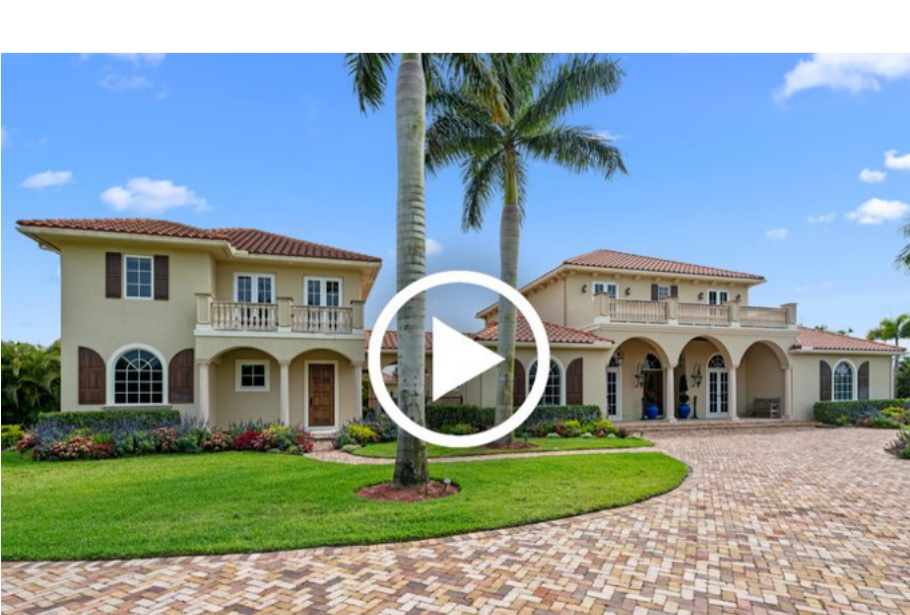

Take a Virtual Tour