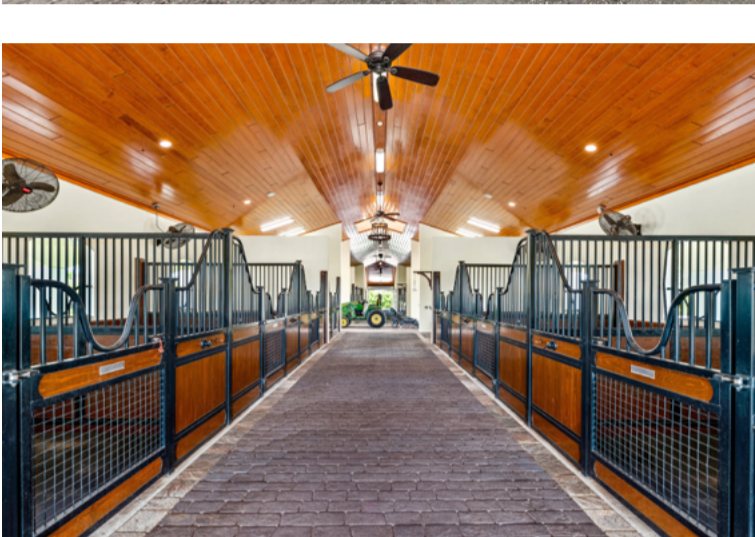

Douglas Elliman

MARTHA W. JOLICOEUR
FARMS & ESTATES - WELLINGTON, FL

www.MarthasProperties.com

Explore Stunning Farm Properties For Sale in Wellington, FL

15321 Natures Point Lane

Features

- 10 acres in Palm Beach Point
- 14-stall barn
- Multiple grooming stalls
- Indoor and outdoor wash stalls
- 6 paddocks
- 235' x 115' all-weather arena
- Two-bay garage
- Groom, rider, and owner lounges
- Hacking distance to PBIEC
- 5-bedroom estate home

Take a Virtual Tour

Learn More

2993 Appaloosa Trail

Features

- 16-stall barn
- Office, tack room, feed room, and commercial laundry
- Covered Aquaspa and treadmill
- 4-horse Kraft walker
- Lunging ring
- 7 paddocks
- All-weather arena and grass jumping field
- Hacking distance to PBIEC
- 4-bedroom European-inspired home

Take a Virtual Tour

Learn More

14268 Belmont Trace

Features

- Located in Saddle Trail
- 7-stall barn
- Tack, feed, and laundry rooms
- 2 separate staff quarters
- Large grass jumping field
- Lunging ring
- 7 paddocks
- Hacking distance to PBIEC
- Custom-built 5-bedroom home